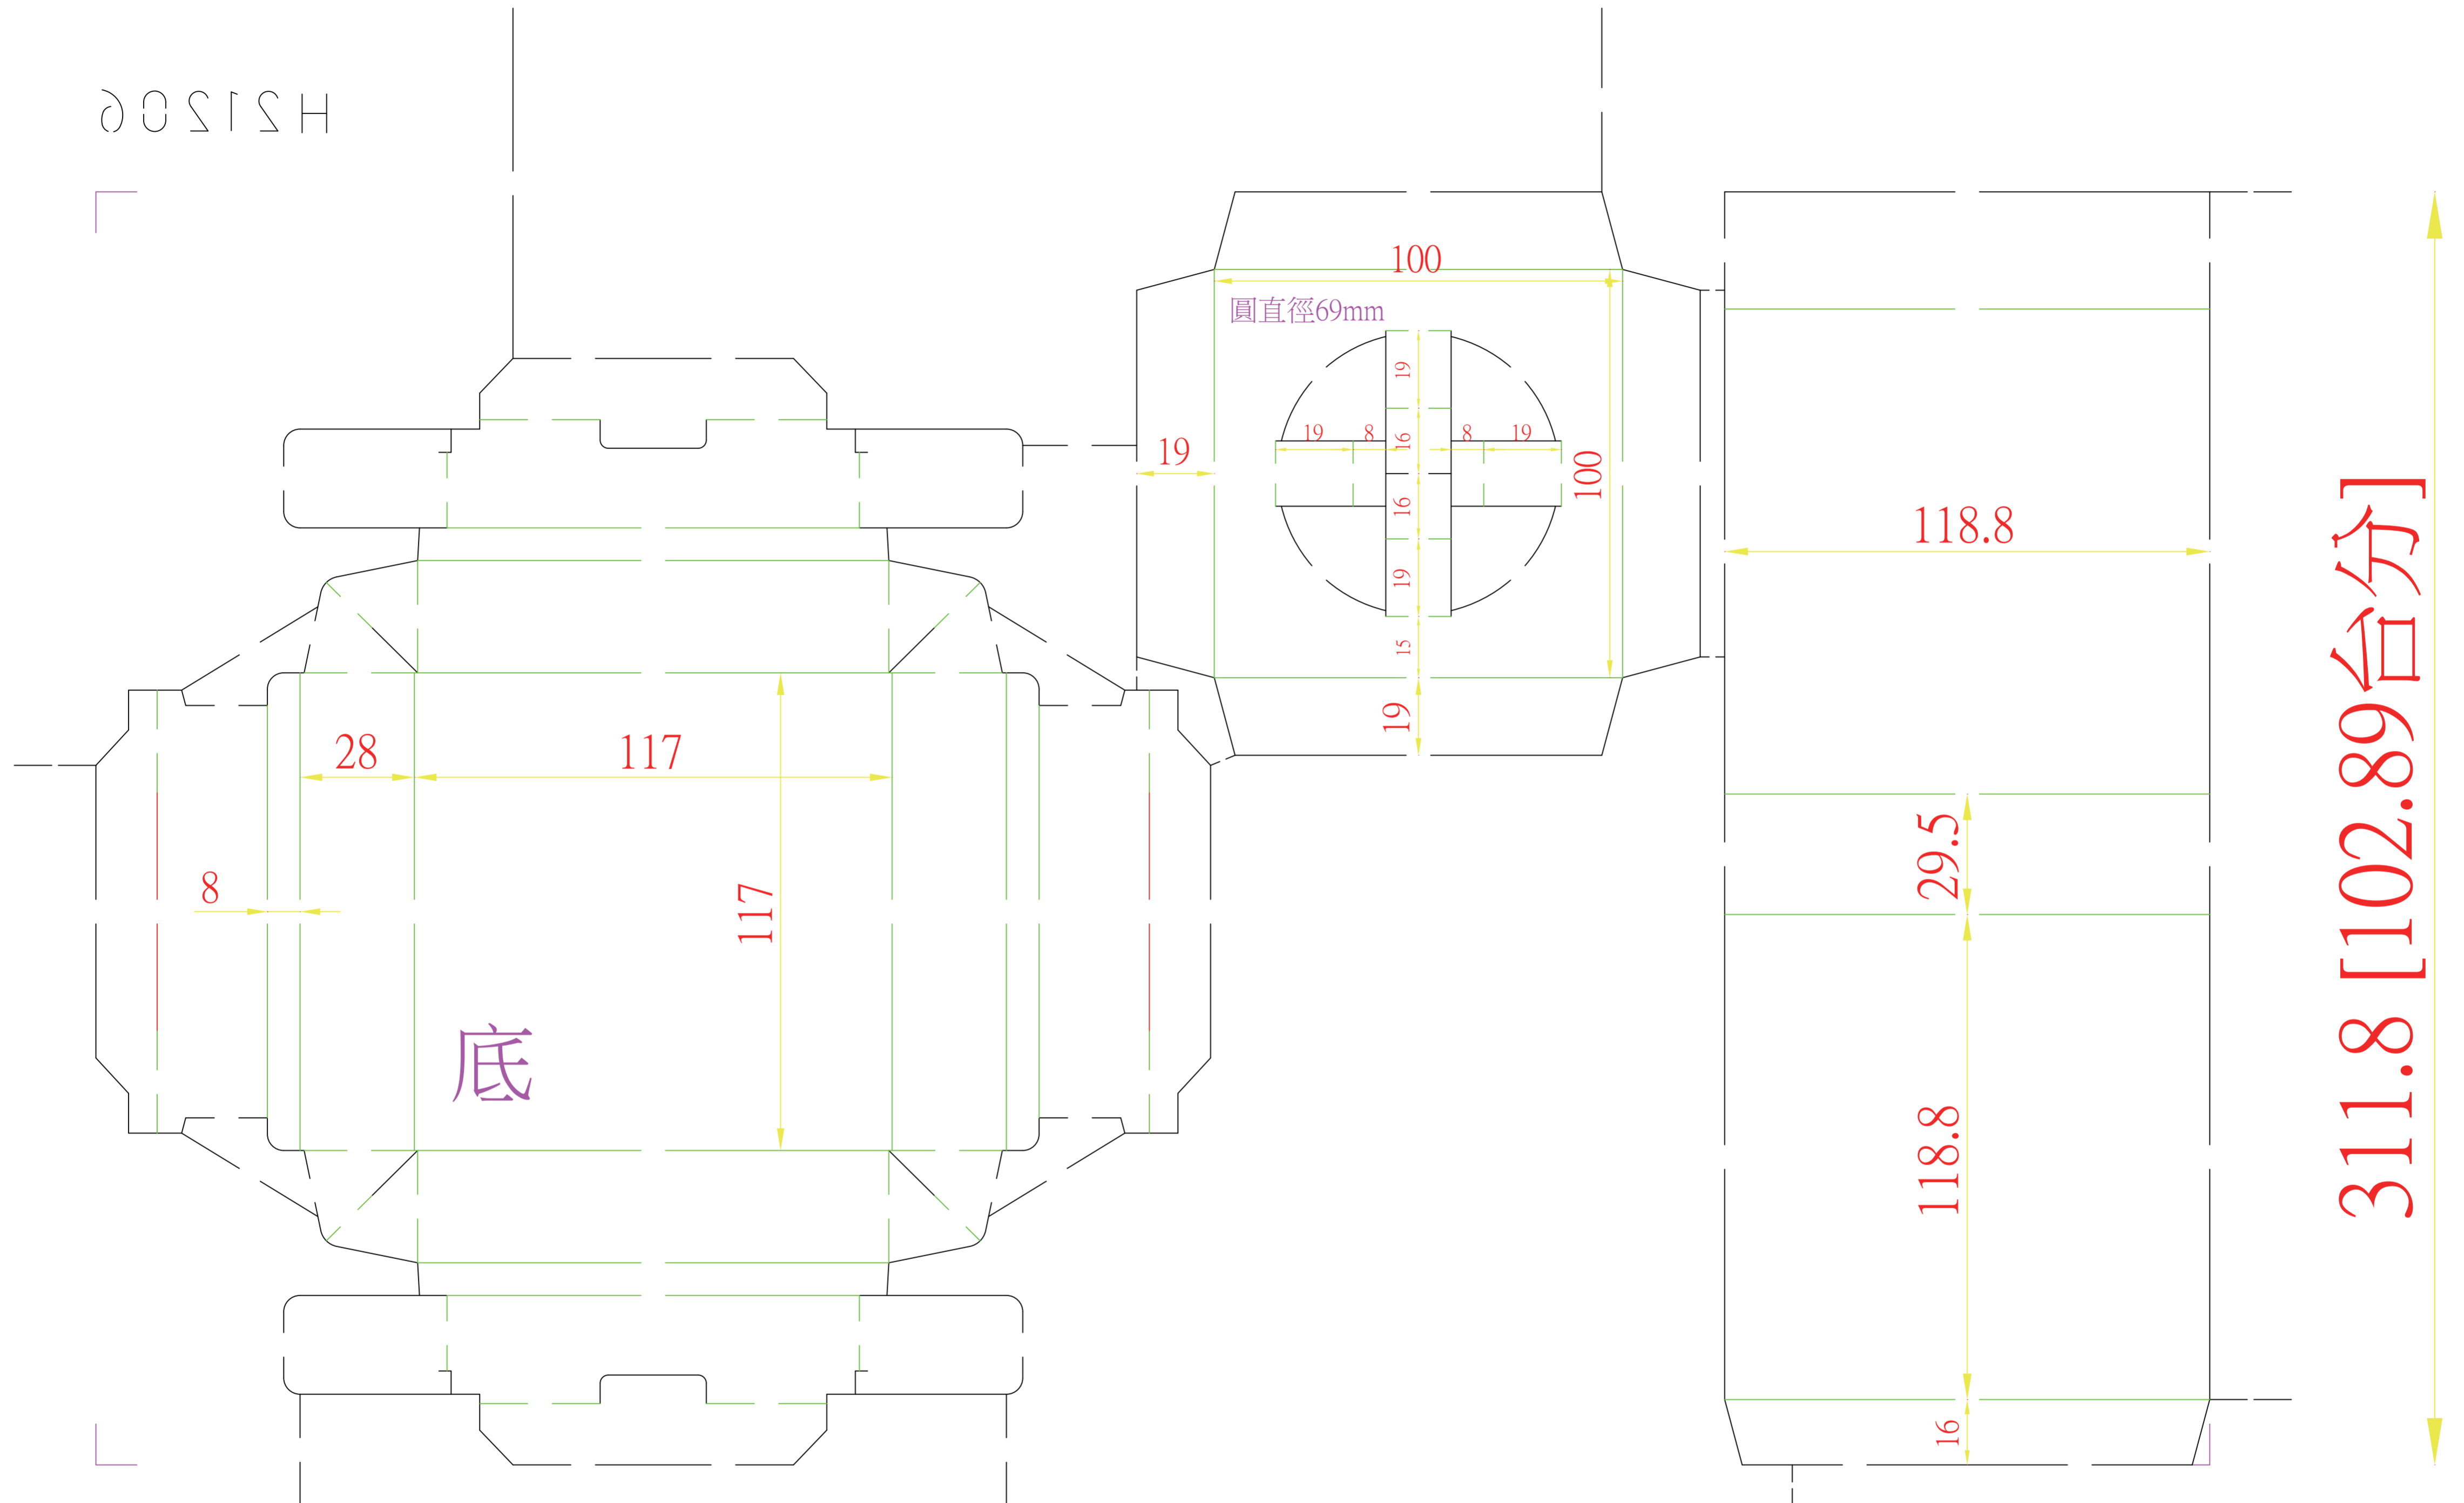

H21206 抽屜盒 11.7x11.7x2.8cm 紙質:340P金旺+亮P 110.08.10

∂0S1SH

印刷面朝上咬口↓

517.7 [170.84台分]

651.5 [214.98台分]

311.8 [102.89台分]

424.2 [139.99台分]